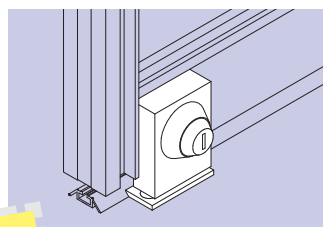

Nützliches Zubehör –

Unauffällige **Türschlösser** sorgen für Sicherheit.

Optional – selbstschließende Türdämpfer sorgen für zusätzlichen Komfort in der Handhabung (siehe Seite 185).